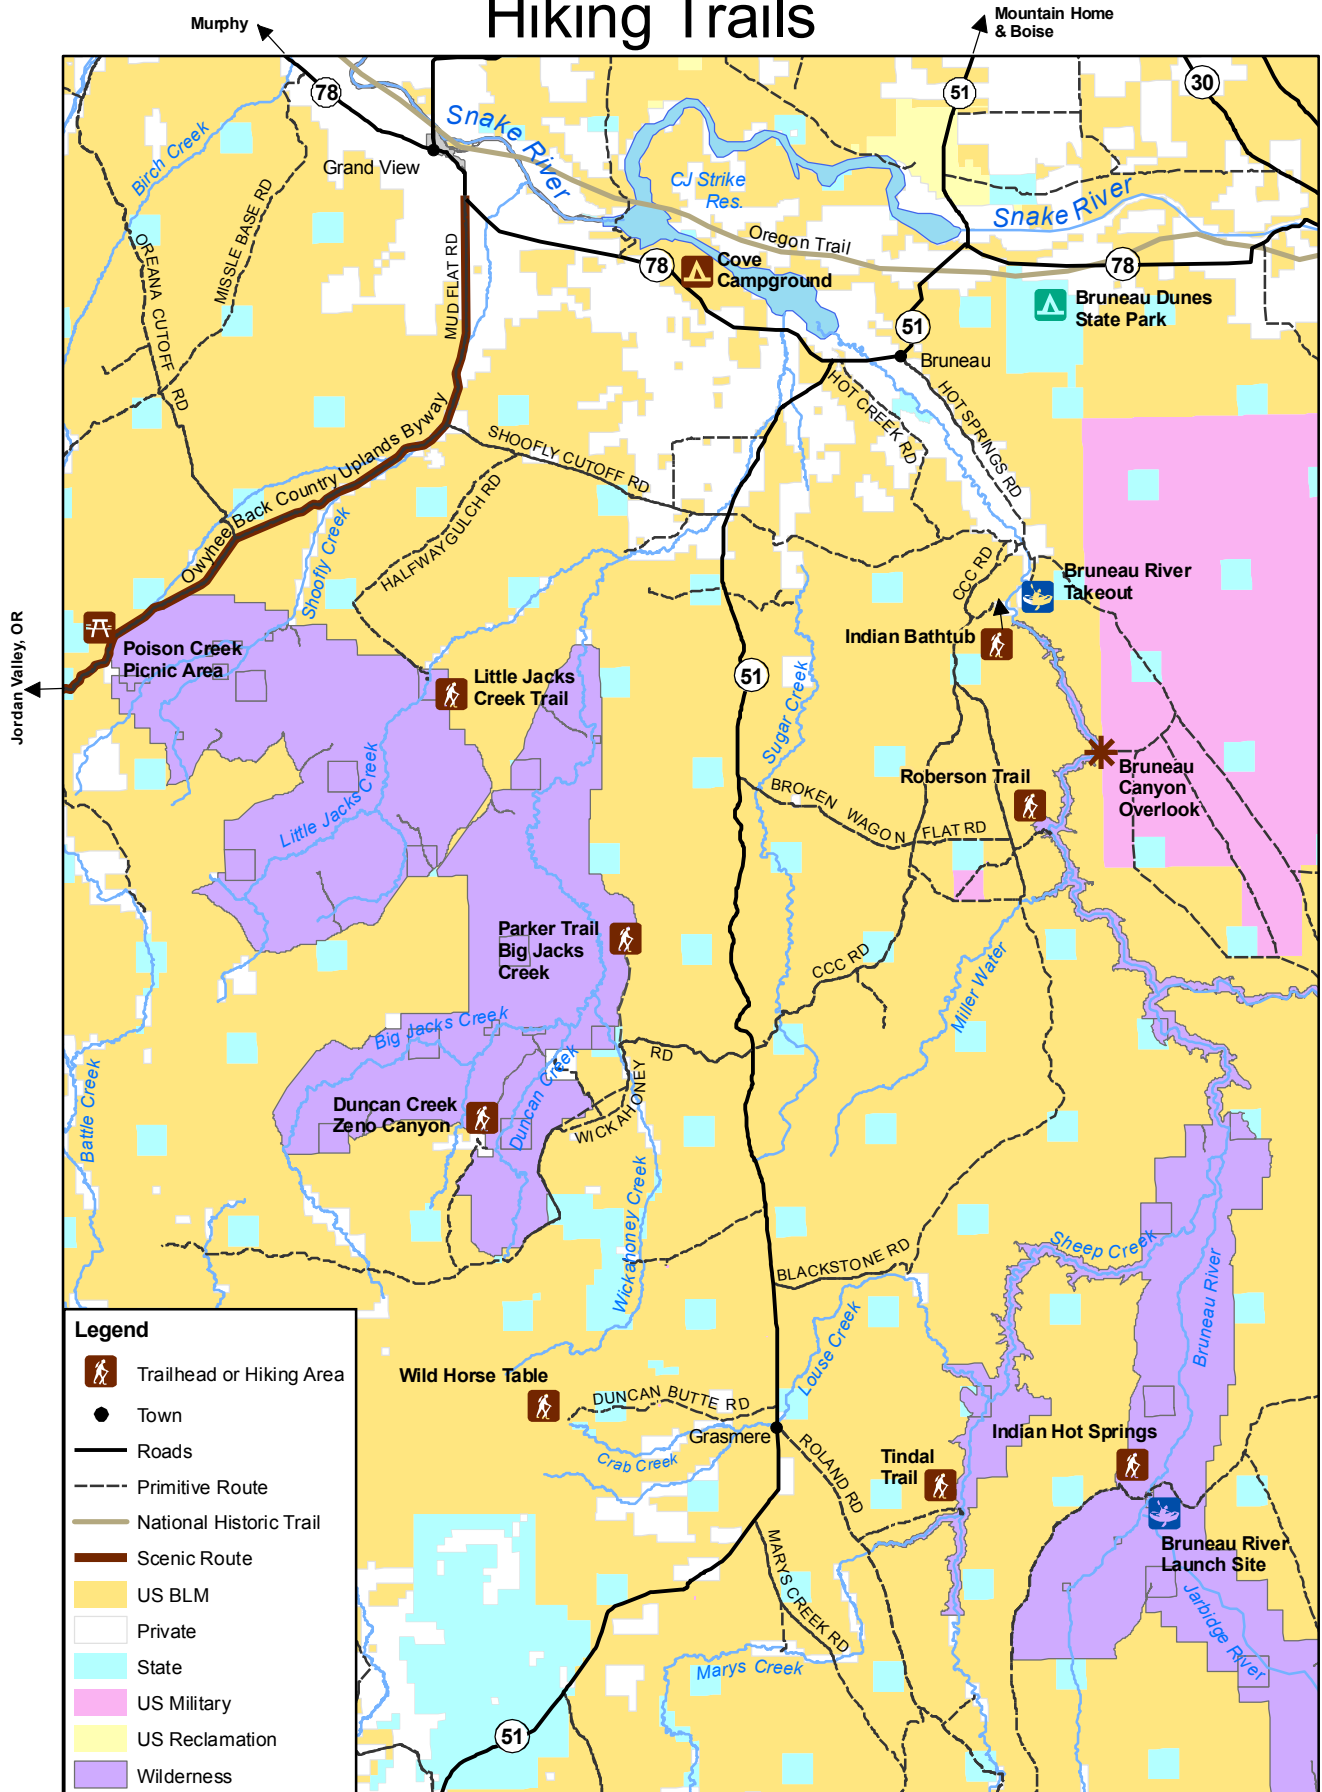

Bruneau Field Office Hiking Trails

Legend

- Trailhead or Hiking Area
- Town
- Roads
- Primitive Route
- National Historic Trail
- Scenic Route
- US BLM
- Private
- State
- US Military
- US Reclamation
- Wilderness

Route names may not be posted.
No Warranty is made by the Bureau of Land Management. The accuracy, reliability, or completeness of these data for individual use or aggregate use with other data is not guaranteed.

0 2 4 8 12 16 Miles
Some roads cross private land and permission from landowners may be required for access.